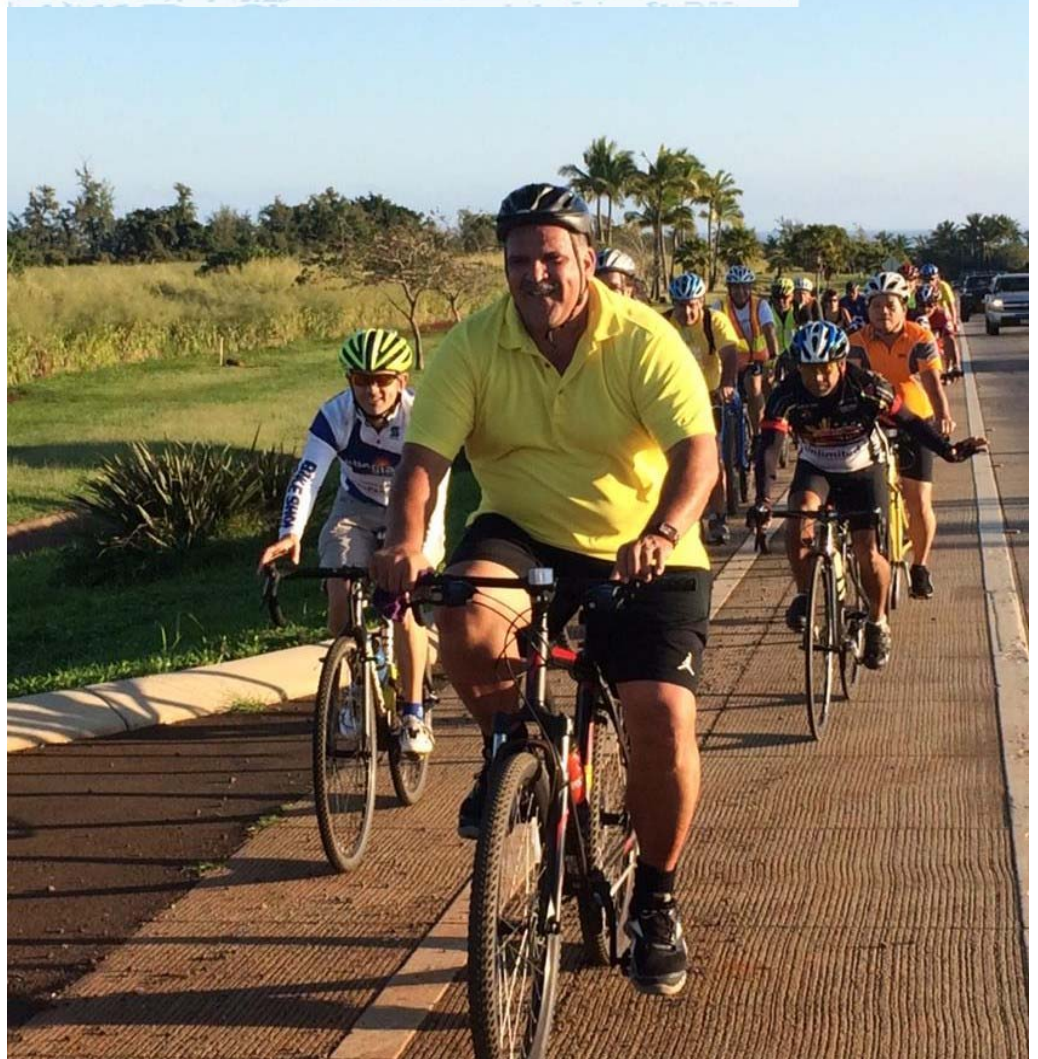

BIKE to WORK DAY 2018

FRIDAY
MAY 18
2018

Celebrate **National Bike Month** with an easy-paced meet up and bicycle commute to the Lihu'e Civic Center. Refreshments will be provided.

Nobody gets left behind! Mahalo to the Kaua'i Police Department for supporting these rides!

For more info or to volunteer, contact 808-639-1018.

LOCATION 1:
Kapa'a Neighborhood Center roll-out at 6:00 AM, about 9.5 miles. See optional pick-up locations along the route.

LOCATION 2:
Puhi Park roll-out at 6:45 AM, 2 Choices; 3 or 5 miles. This is across Kaumuali'i Highway from Kaua'i Community College.